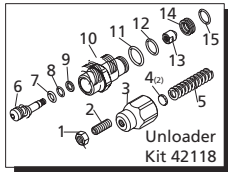

Repair Kits

Pos	Code	Description	Qty.	Pos	Code	Description	Qty.	Legend		
1	1980300	Nut M6	1	32	2840010	Pump housing	○□ 1	For ○	For ●	For □
2	392840	Grub screw M6x16	1	2840230	Pump housing		● 1	RMW2.5G25	RMW2.5G26D-F7	RMW2G20
3	2760480	Handle insert	1	33	800220	Head bolt M8x45	(221 in/lbs) ○● 3	RMW2.5G27		RMW2G23B
4	1980220	Plate spring	2	380410	Head bolt M8x45	(221 in/lbs) □ 3				RMW2G24
5	2760410	Spring	1	34	2840270	Suction fitting 3/4" NH	1			RMW2G25
6	2760400	Valve piston	1	35	2840250	Suction extension	1			RMW2.2G20D
7	2260100	O-Ring ø6.02x2.62	1	36	7369	Inlet filter	1			
8	660190	O-Ring ø6.07x1.78	1	37	1460430	O-Ring ø4x2.5	1			
9	2760210	Ring	1	38	2840350	Jet	1			
10	2840750	Piston guide	1	39	1343580	Spring	1			
11	740290	O-Ring ø14x1.78	5	40	800560	O-Ring ø8.73x1.78	2			
12	820510	O-Ring ø10.82x1.78	1	41	2840340	Detergent injector	1			
13	2840760	By-pass jet	1	42	2840260	Outlet extension	1			
14	2840770	Seat	1	43	2840060	Spring	3			
15	1470210	O-Ring ø9x1	1	44	2840530	Piston	○ 3			
16	851100	Grub screw M5x5	1	2840040	Piston	□ 3				
17	1982520	Hose nipple	1	45	2840050	Ring	3			
18	480480	O-Ring ø4.48x1.78	1	46	1980130	Thrust washer	1			
19	1250280	Ball	1	47	1980250	Bearing	1			
20	1560520	Spring	1	48	1980240	Thrust washer	1			
21	2840830	Screw	1	2840430	Hollow shaft	□ 1				
22	1060100	Ball - (EZ start pump only)	1	2840800	Hollow shaft	○ 1				
23	2840450	Spring - (EZ start pump only)	1	2840570	Hollow shaft	● 1				
24	2840440	Seat - (EZ start pump only)	1	50	161060	Rear bearing	1			
25	2840130	Plug (221 in/lbs)	3	51	161050	Circlip øi72	1			
26	2849050	Complete valve - Brass	○● 6	52	2840310	Seal	1			
27	2849051	Complete valve - Brass	□ 6	53	770590	O-Ring ø23.52x1.78	▲ 3			
28	2840020	Pump head - Alum. Anodized	□ 1	54	2840550	Bushing	▲ 3			
29	2840021	Pump Head - Alum. non-Anodized	□ 1	55	2840890	O-Ring ø14x2	2			
30	2840860	Pump head - Brass	○● 1	56	600180	O-Ring ø 4.48x1.78	1			
31	2840660	Pump head - Brass	○● 1	57	42518	Complete head	1			
	2200141	Gasket	3							
	2840561	Bushing - Plastic	○□ 3							
	2840540	Bushing - Brass top	○ 3							
	2840090	Bushing - Brass bottom	○ 3							
	30	1683500	Seal	3						
	31	1980740	Plug 3/8" G - Brass	1						
					AR64545	Oil	1			
						OIL CAPACITY - 2.2 OZ				